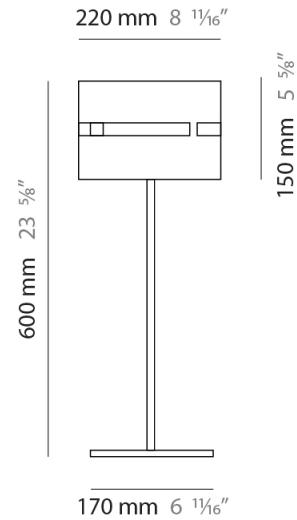

PROJECT	_____
TYPE	_____
SPECIFIER	_____
QUANTITY	_____
DATE	_____

LUZ OCULTA METAL PORTABLE

D54025-

base number   Finish
Options

1. To build a product code in our configurator select the specify button on the base model # product page
2. To build a manual product code on this datasheet choose from the options listed below in blue font and add the suffix to the base model #

GENERAL

Series: Luz Oculta
Subseries: Luz Oculta Metal
Partner: Fambuena
Division: Design
Installation: Portable
Product Type: Table
Mounting Location: Table
Light Distribution: Direct / Indirect

PHYSICAL

Shape: Cylinder
Diameter (mm): 220
Diameter (in): 8 ¹/₁₆
Height (mm): 600
Height (in): 23 ⁵/₈
Fixture Finish: [BRA](#) / [BRZ](#) / [ABR](#)
Fixture Material: Metal
Upon Request: Bolt Down

ELECTRICAL

Number of Lamps: 1
Lamp Type: LED Retrofit
Lamp Shape: B10
Bulb Included: Bulb Not Included
Max. Wattage Per Lamp (W): 4
Lamp Base: E12
Input Voltage (V): 120

LED

OPTICAL

RATINGS AND CERTIFICATIONS

Certified By: Certified for North American Standards
IP rating: IP20