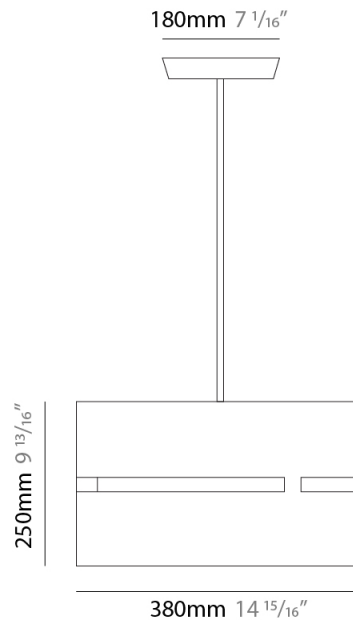

PROJECT _____
TYPE _____
SPECIFIER _____
QUANTITY _____
DATE _____

LUZ OCULTA METAL SUSPENSION

D51031-

base number _____
Finish Options _____

1. To build a product code in our configurator select the specify button on the base model # product page
2. To build a manual product code on this datasheet choose from the options listed below in blue font and add the suffix to the base model #

GENERAL

Series: Luz Oculta _____
Subseries: Luz Oculta Metal _____
Partner: Fambuena _____
Division: Design _____
Installation: Suspension _____
Product Type: Pendant _____
Mounting Location: Ceiling _____
Light Distribution: Direct / Indirect _____

PHYSICAL

Shape: Drum _____
Diameter (mm): 380 _____
Diameter (in): 14 ¹⁵/₁₆ _____
Height (mm): 250 _____
Height (in): 10 _____
Fixture Finish: [BRA](#) / [BRZ](#) / [ABR](#) _____
Fixture Material: Metal _____
Cable Details: Cable length 2000mm / 79" _____

ELECTRICAL

Number of Lamps: 1 _____
Lamp Type: LED Retrofit _____
Lamp Shape: A19 _____
Bulb Included: Bulb Not Included _____
Max. Wattage Per Lamp (W): 8 _____
Lamp Base: E26 _____
Input Voltage (V): 120 _____
Upon Request: 277Vac / GU24 _____

LED

OPTICAL

RATINGS AND CERTIFICATIONS

Certified By: Certified for North American Standards _____
IP rating: IP20 _____