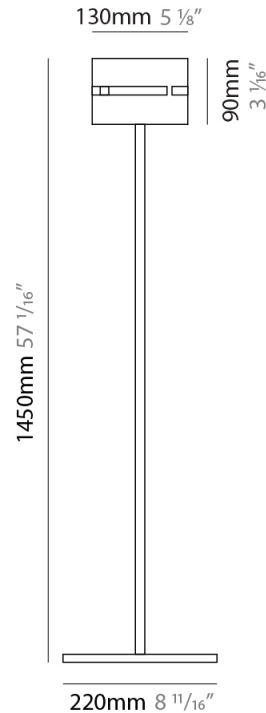

LUZ OCULTA METAL PORTABLE

D54023-

base number   Finish
Options

1. To build a product code in our configurator select the specify button on the base model # product page
2. To build a manual product code on this datasheet choose from the options listed below in blue font and add the suffix to the base model #

GENERAL

Series: Luz Oculta
Subseries: Luz Oculta Metal
Partner: Fambuena
Division: Design
Installation: Portable
Product Type: Floor
Mounting Location: Floor
Light Distribution: Direct / Indirect

PHYSICAL

Shape: Cylinder
Diameter (mm): 130
Diameter (in): 5 1/8
Height (mm): 1450
Height (in): 57 1/16
Fixture Finish: [BRA](#) / [BRZ](#) / [ABR](#)
Fixture Material: Metal
Upon Request: Bolt Down

ELECTRICAL

Number of Lamps: 1
Lamp Type: LED Retrofit
Lamp Shape: T4
Bulb Included: Bulb Not Included
Max. Wattage Per Lamp (W): 5
Lamp Base: G9
Input Voltage (V): 120

LED

OPTICAL

RATINGS AND CERTIFICATIONS

Certified By: Certified for North American Standards
IP rating: IP20

PROJECT	_____
TYPE	_____
SPECIFIER	_____
QUANTITY	_____
DATE	_____