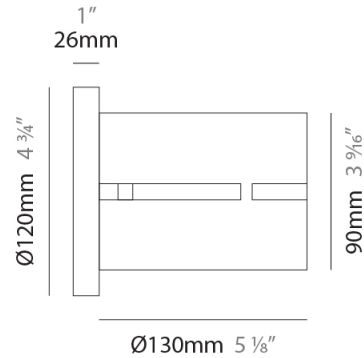

PROJECT
TYPE
SPECIFIER
QUANTITY
DATE

LUZ OCULTA METAL SURFACE

D53027-

base number   Finish
Options

1. To build a product code in our configurator select the specify button on the base model # product page
2. To build a manual product code on this datasheet choose from the options listed below in blue font and add the suffix to the base model #

GENERAL

Series: Luz Oculta
Subseries: Luz Oculta Metal
Partner: Fambuena
Division: Design
Installation: Surface
Product Type: Wall Surface
Mounting Location: Wall
Light Distribution: Wall Effect

PHYSICAL

Shape: Cylinder
Diameter (mm): 130
Diameter (in): 5 1/4
Height (mm): 120
Depth (mm): 156
Height (in): 4 3/4
Depth (in): 6 1/8
[Fixture Finish: BRA / BRZ / ABR](#)
Fixture Material: Metal

ELECTRICAL

Number of Lamps: 1
Lamp Type: LED Retrofit
Lamp Shape: T4
Bulb Included: Bulb Not Included
Max. Wattage Per Lamp (W): 5
Lamp Base: G9
Input Voltage (V): 120

LED

OPTICAL

RATINGS AND CERTIFICATIONS

Certified By: Certified for North American Standards
IP rating: IP20