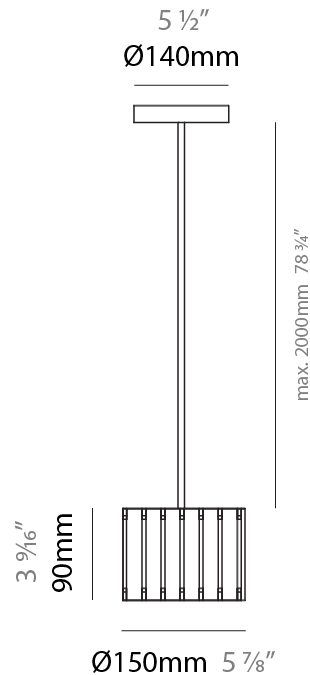

PROJECT	
TYPE	
SPECIFIER	
QUANTITY	
DATE	

LUZ OCULTA WOOD SUSPENSION

D51043- -

base number   Finish Options   Finish Options

1. To build a product code in our configurator select the specify button on the base model # product page
2. To build a manual product code on this datasheet choose from the options listed below in blue font and add the suffix to the base model #

GENERAL

Series: Luz Oculta

Subseries: Luz Oculta Wood

Partner: Fambuena

Division: Design

Installation: Suspension

Product Type: Pendant

Mounting Location: Ceiling

Light Distribution: Direct / Indirect

PHYSICAL

Shape: Rectangle

Diameter (mm): 150

Diameter (in): 5 7/8

Height (mm): 90

Height (in): 3 9/16

Fixture Finish: DOW / NAT

Holder Finish: BRA / BRZ

Fixture Material: Metal / Wood

Primary Material: Wood

Cable Details: Cable length 2000mm / 79"

ELECTRICAL

Number of Lamps: 1

Lamp Type: LED Retrofit

Lamp Shape: T4

Bulb Included: Bulb Not Included

Max. Wattage Per Lamp (W): 3

Lamp Base: G9

Input Voltage (V): 120

LED

OPTICAL

RATINGS AND CERTIFICATIONS

Certified By: Certified for North American Standards

IP rating: IP20