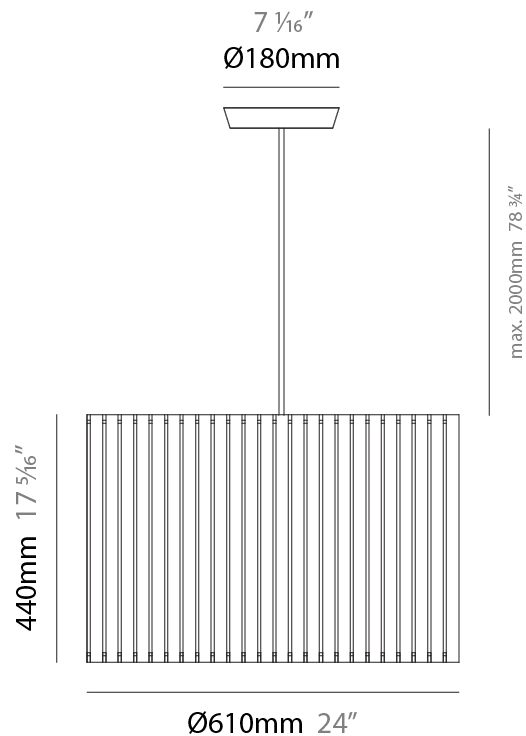

LUZ OCULTA WOOD SUSPENSION

D51037- _____

base number   Finish Options   Finish Options

1. To build a product code in our configurator select the specify button on the base model # product page
2. To build a manual product code on this datasheet choose from the options listed below in blue font and add the suffix to the base model #

GENERAL

Series: Luz Oculta
Subseries: Luz Oculta Wood
Partner: Fambuena
Division: Design
Installation: Suspension
Product Type: Pendant
Mounting Location: Ceiling
Light Distribution: Direct / Indirect

PHYSICAL

Shape: Rectangle
Diameter (mm): 610
Diameter (in): 24
Height (mm): 440
Height (in): 17 ⁵/₁₆
Fixture Finish: DOW / NAT
Holder Finish: BRA / BRZ
Fixture Material: Metal / Wood
Primary Material: Wood
Cable Details: Cable length 2000mm / 79"

ELECTRICAL

Number of Lamps: 1
Lamp Type: LED Retrofit
Lamp Shape: A19
Bulb Included: Bulb Not Included
Max. Wattage Per Lamp (W): 12
Lamp Base: E26
Input Voltage (V): 120
Upon Request: 277Vac / GU24

LED

OPTICAL

RATINGS AND CERTIFICATIONS

Certified By: Certified for North American Standards
IP rating: IP20