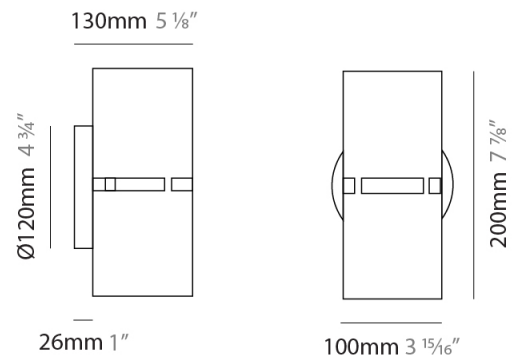

PROJECT
TYPE
SPECIFIER
QUANTITY
DATE

LUZ OCULTA METAL SURFACE

D53028-

base number   Finish
Options

1. To build a product code in our configurator select the specify button on the base model # product page
2. To build a manual product code on this datasheet choose from the options listed below in blue font and add the suffix to the base model #

GENERAL

Series: Luz Oculta
Subseries: Luz Oculta Metal
Partner: Fambuena
Division: Design
Installation: Surface
Product Type: Wall Surface
Mounting Location: Wall
Light Distribution: Wall Effect

PHYSICAL

Shape: Cylinder
Diameter (mm): 100
Diameter (in): 3 ¹⁵/₁₆
Height (mm): 200
Height (in): 7 ⁷/₈
Extension (mm): 120
Extension (in): 4 ³/₄
[Fixture Finish: BRA / BRZ / ABR](#)
Fixture Material: Metal

ELECTRICAL

Number of Lamps: 1
Lamp Type: LED Retrofit
Lamp Shape: T4
Bulb Included: Bulb Not Included
Max. Wattage Per Lamp (W): 5
Lamp Base: G9
Input Voltage (V): 120

LED

OPTICAL

RATINGS AND CERTIFICATIONS

Certified By: Certified for North American Standards
IP rating: IP20