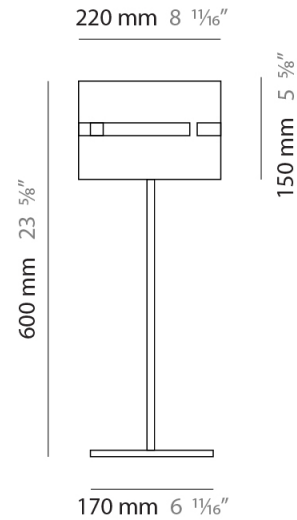

PROJECT
TYPE
SPECIFIER
QUANTITY
DATE

LUZ OCULTA METAL PORTABLE

D54022-

base number   Finish
Options

1. To build a product code in our configurator select the specify button on the base model # product page
2. To build a manual product code on this datasheet choose from the options listed below in blue font and add the suffix to the base model #

GENERAL

Series: Luz Oculta
Subseries: Luz Oculta Metal
Partner: Fambuena
Division: Design
Installation: Portable
Product Type: Floor
Mounting Location: Floor
Light Distribution: Direct / Indirect

PHYSICAL

Shape: Cylinder
Diameter (mm): 220
Diameter (in): 8 ¹/₁₆"
Height (mm): 1500
Height (in): 59 ¹/₁₆"
Fixture Finish: [BRA](#) / [BRZ](#) / [ABR](#)
Fixture Material: Metal
Upon Request: Bolt Down

ELECTRICAL

Number of Lamps: 1
Lamp Type: LED Retrofit
Lamp Shape: B10
Bulb Included: Bulb Not Included
Max. Wattage Per Lamp (W): 4
Lamp Base: E12
Input Voltage (V): 120

LED

OPTICAL

RATINGS AND CERTIFICATIONS

Certified By: Certified for North American Standards
IP rating: IP20