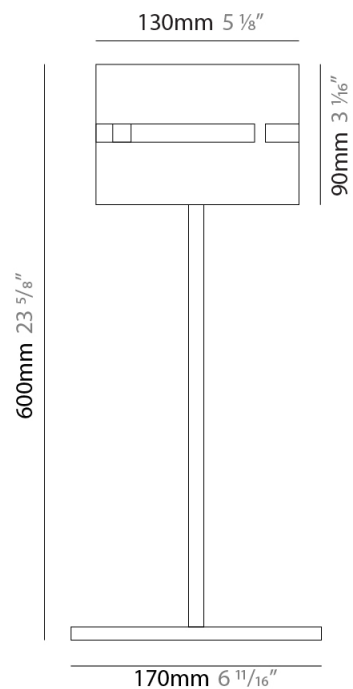

PROJECT	_____
TYPE	_____
SPECIFIER	_____
QUANTITY	_____
DATE	_____

LUZ OCULTA METAL PORTABLE

D54026-

base number   Finish
Options

1. To build a product code in our configurator select the specify button on the base model # product page
2. To build a manual product code on this datasheet choose from the options listed below in blue font and add the suffix to the base model #

GENERAL

Series: Luz Oculta
Subseries: Luz Oculta Metal
Partner: Fambuena
Division: Design
Installation: Portable
Product Type: Table
Mounting Location: Table
Light Distribution: Direct / Indirect

PHYSICAL

Shape: Cylinder
Diameter (mm): 120
Diameter (in): 4 ³/₄
Height (mm): 500
Height (in): 19 ¹¹/₁₆
Fixture Finish: [BRA](#) / [BRZ](#) / [ABR](#)
Fixture Material: Metal
Upon Request: Bolt Down

ELECTRICAL

Number of Lamps: 1
Lamp Type: LED Retrofit
Lamp Shape: T4
Bulb Included: Bulb Not Included
Max. Wattage Per Lamp (W): 5
Lamp Base: G9
Input Voltage (V): 120

LED

OPTICAL

RATINGS AND CERTIFICATIONS

Certified By: Certified for North American Standards
IP rating: IP20