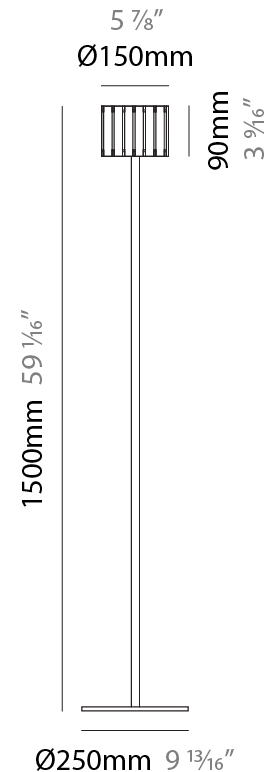

PROJECT	
TYPE	
SPECIFIER	
QUANTITY	
DATE	

LUZ OCULTA WOOD PORTABLE

D54034-

base number	Finish Options	Finish Options

1. To build a product code in our configurator select the specify button on the base model # product page
2. To build a manual product code on this datasheet choose from the options listed below in blue font and add the suffix to the base model #

GENERAL

Series: Luz Oculta
Subseries: Luz Oculta Wood
Partner: Fambuena
Division: Design
Installation: Portable
Product Type: Floor
Mounting Location: Floor
Light Distribution: Direct / Indirect

PHYSICAL

Shape: Cylinder
Diameter (mm): 150
Diameter (in): 5 7/8
Height (mm): 1500
Height (in): 59 1/16
Fixture Finish: DOW / NAT
Holder Finish: BRA / BRZ
Fixture Material: Metal / Wood
Primary Material: Wood
Upon Request: Bolt Down

ELECTRICAL

Number of Lamps: 1
Lamp Type: LED Retrofit
Lamp Shape: T4
Bulb Included: Bulb Not Included
Max. Wattage Per Lamp (W): 3
Lamp Base: G9
Input Voltage (V): 120

LED

OPTICAL

RATINGS AND CERTIFICATIONS

Certified By: Certified for North American Standards
IP rating: IP20