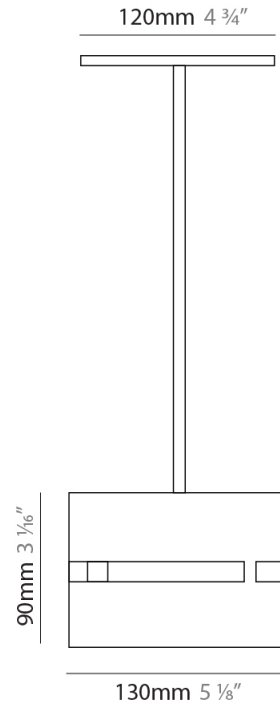

LUZ OCULTA METAL SUSPENSION

D51033-

base number   Finish
Options

1. To build a product code in our configurator select the specify button on the base model # product page
2. To build a manual product code on this datasheet choose from the options listed below in blue font and add the suffix to the base model #

GENERAL

Series: Luz Oculta
Subseries: Luz Oculta Metal
Partner: Fambuena
Division: Design
Installation: Suspension
Product Type: Pendant
Mounting Location: Ceiling
Light Distribution: Direct / Indirect

PHYSICAL

Shape: Rectangle
Diameter (mm): 130
Diameter (in): 5 1/4
Height (mm): 90
Height (in): 4 1/2
Fixture Finish: [BRA](#) / [BRZ](#) / [ABR](#)
Fixture Material: Metal
Cable Details: Cable length 2000mm / 79"

ELECTRICAL

Number of Lamps: 1
Lamp Type: LED Retrofit
Lamp Shape: T4
Bulb Included: Bulb Not Included
Max. Wattage Per Lamp (W): 5
Lamp Base: G9
Input Voltage (V): 120

LED

OPTICAL

RATINGS AND CERTIFICATIONS

Certified By: Certified for North American Standards
IP rating: IP20

PROJECT	_____
TYPE	_____
SPECIFIER	_____
QUANTITY	_____
DATE	_____